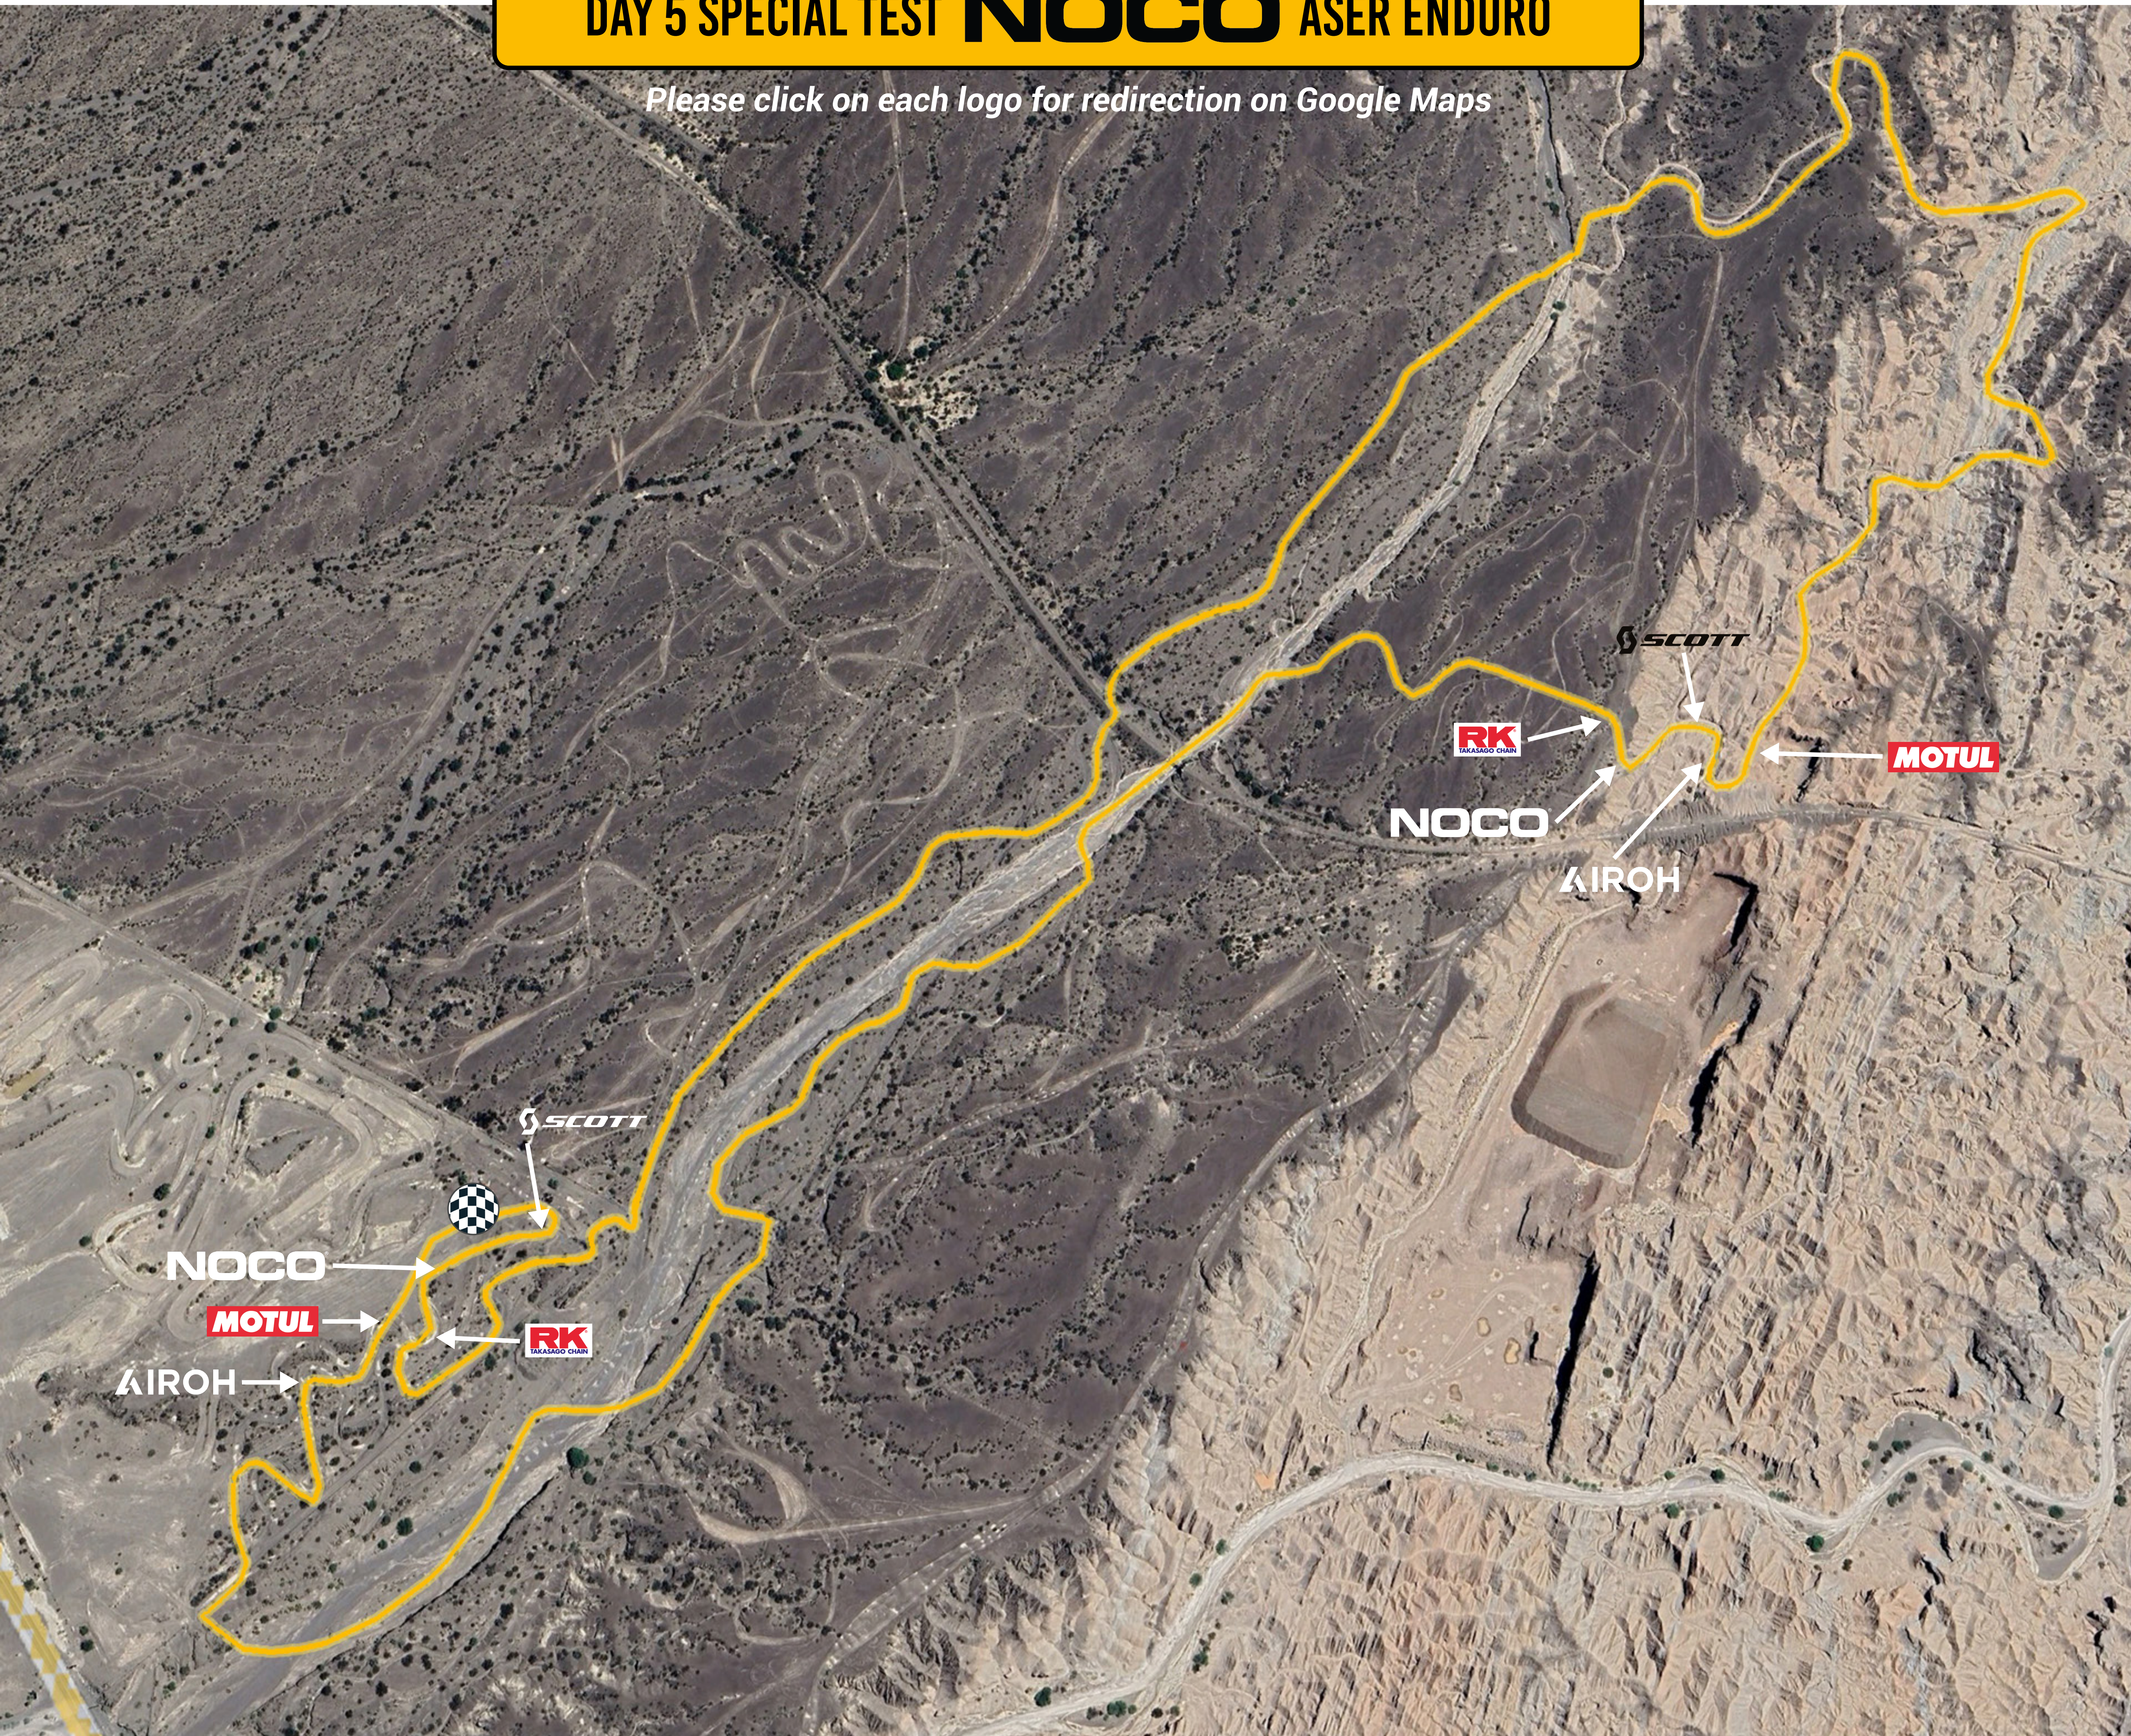

DAY 5 SPECIAL TEST NOCO ASER ENDURO

Please click on each logo for redirection on Google Maps

TITLE PARTNER

NOCO

OFFICIAL SUPPLIERS

MAIN PARTNERS

AIROH **MOTUL**

OFFICIAL PARTNERS